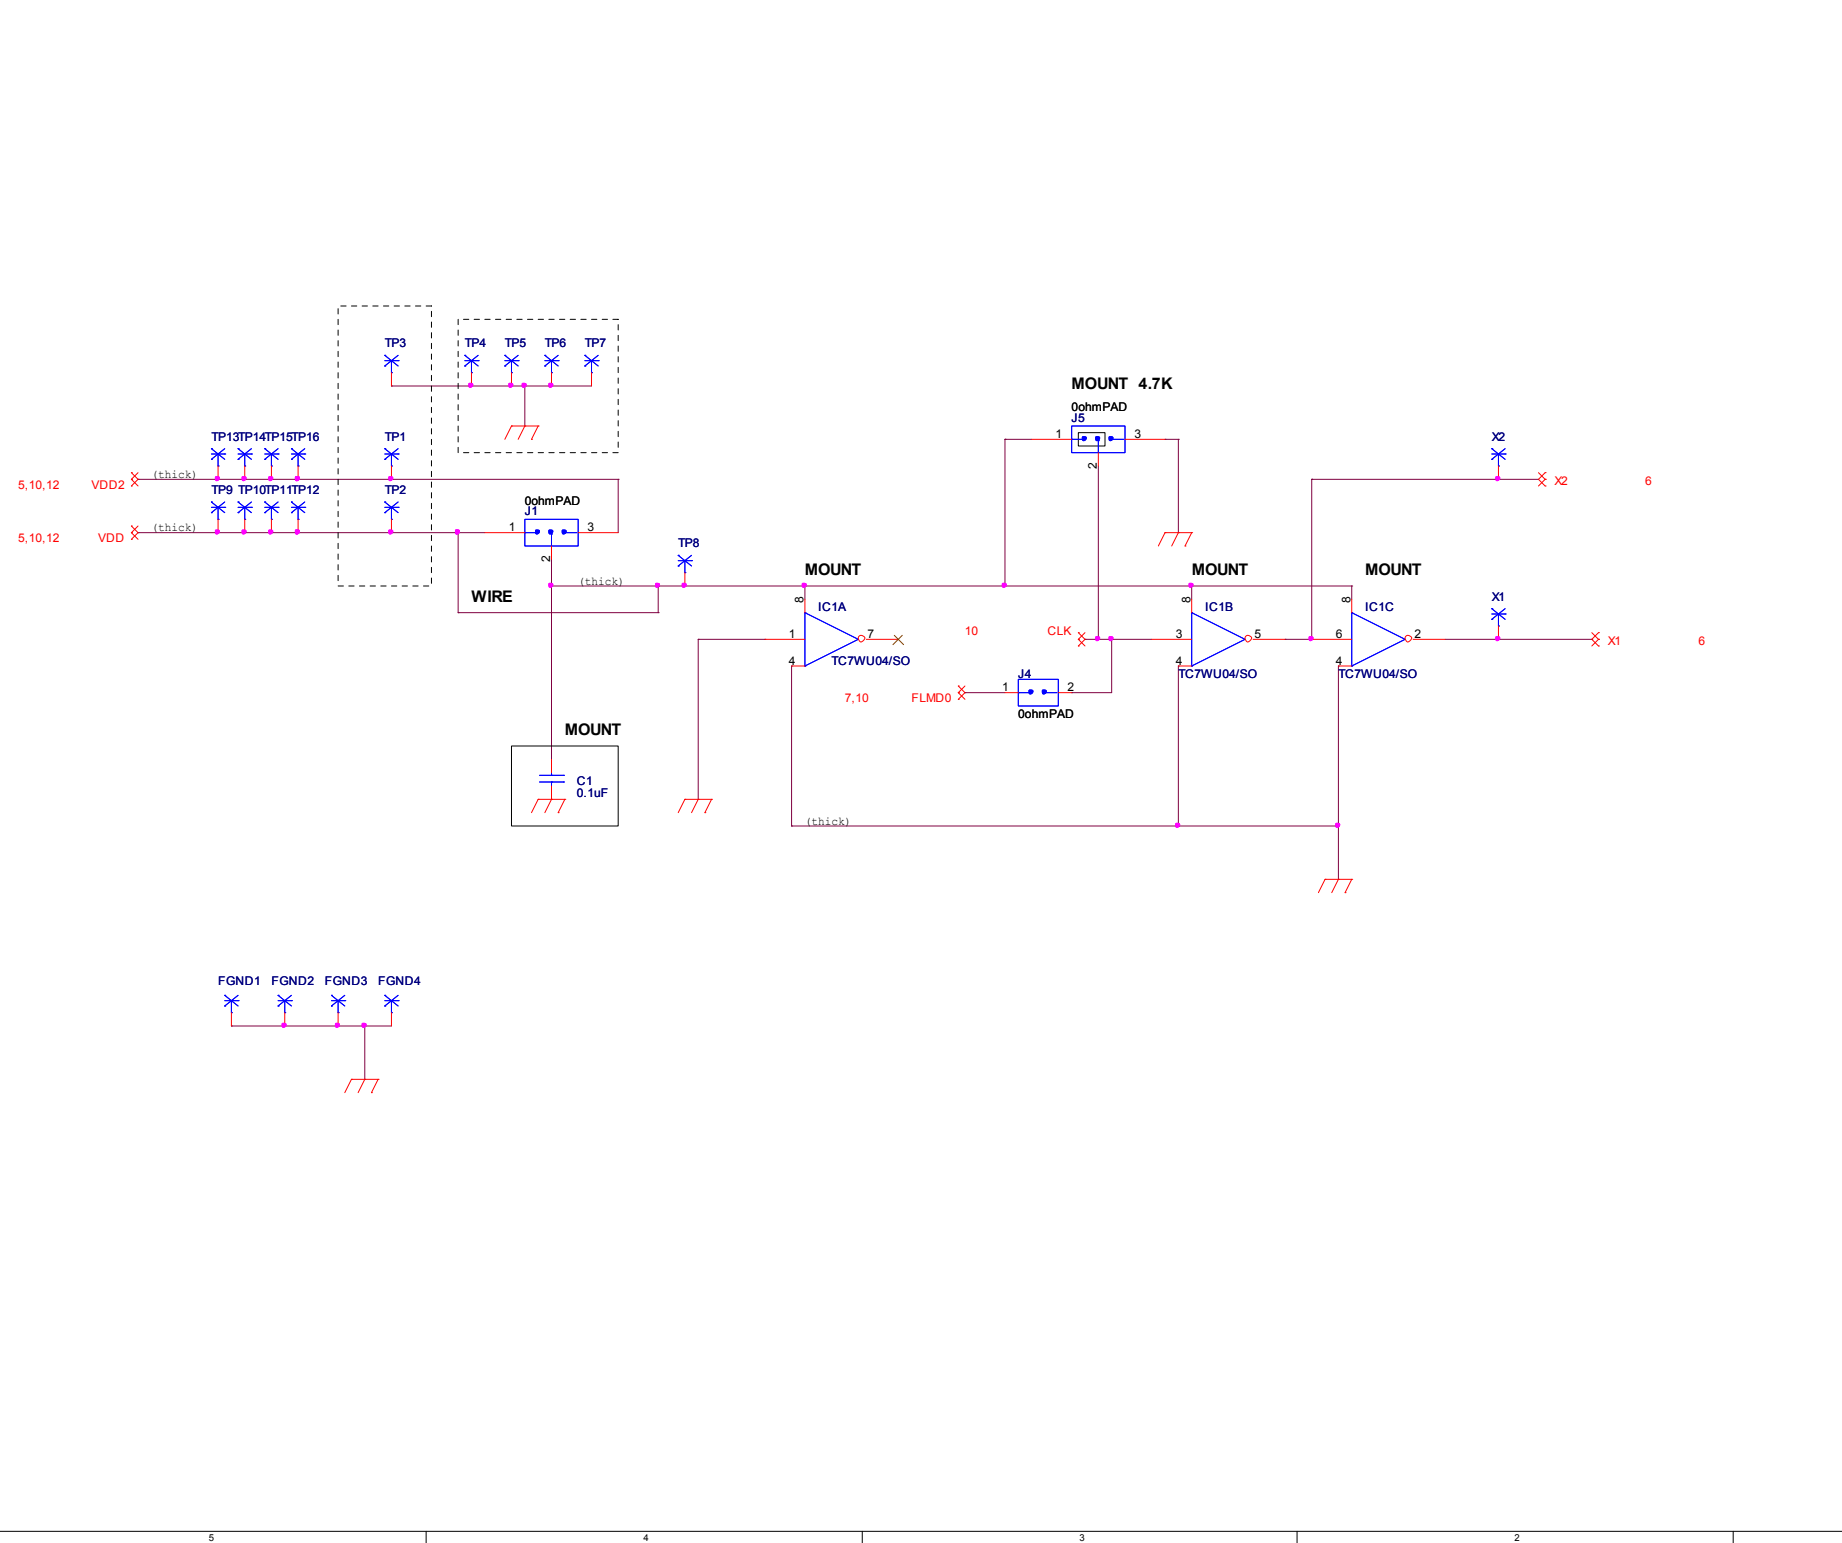

REV	DATE	DESIGNED

DESIGNED	CHECKED	APPROVED

NAME
FA-16GR-JJG-B
(VDD/VDD2)

NAITO DENSEI MACHIDA MFG.CO.,LTD.

REV	DATE	DESIGNED

DESIGNED	CHECKED	APPROVED

NAME

**FA-16GR-JJG-B
(CLK,FGND)**

REV	DATE	DESIGNED
DESIGNED	CHECKED	APPROVED
NAME		
FA-16GR-JJG-B		
(-A 20pin,etc)		
NAITO DENSEI MACHIDA MFG.CO.,LTD.		
SHT		12/12