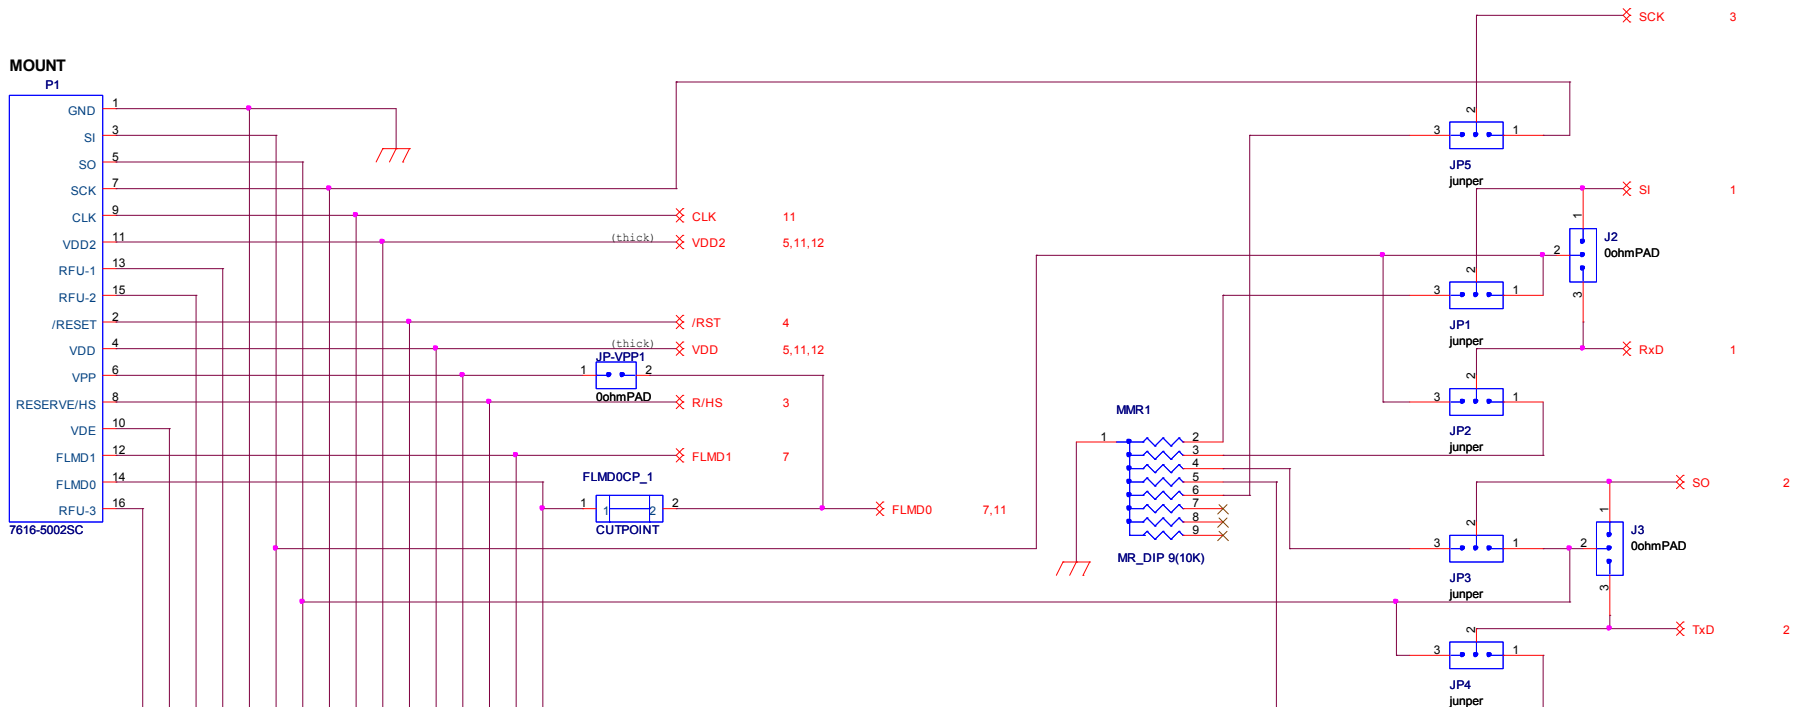

**MOUNT**

P1

7616-5002SC

P2

7616-5002SC

REV	DATE	DESIGNED

DESIGNED	CHECKED	APPROVED

**NAME**  
**FA-216GM-GAA-B**  
**(P1,P2,JP1-5)**