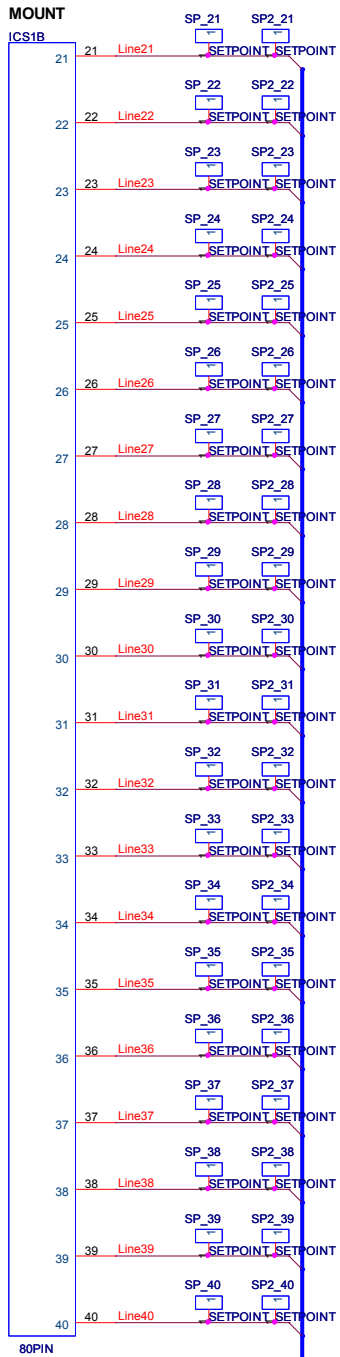

REV	DATE	DESIGNED
DESIGNED	CHECKED	APPROVED
NAME		
FA-80GK-GAK-B (GND//RST)		
NAITO DENSEI MACHIDA MFG.CO.,LTD.		
SHT	4 / 12	

Line(80..1) 1,2,3,5,6,7,8,9

X Line[80..1] 1,2,3,4,5,6,7,8

REV	DATE	DESIGNED
DESIGNED	CHECKED	APPROVED
NAME		
FA-80GK-GAK-B (ICS,SP,SP2)		
NAITO DENSEI MACHIDA MFG.CO.,LTD.		
SHT	9 / 12	