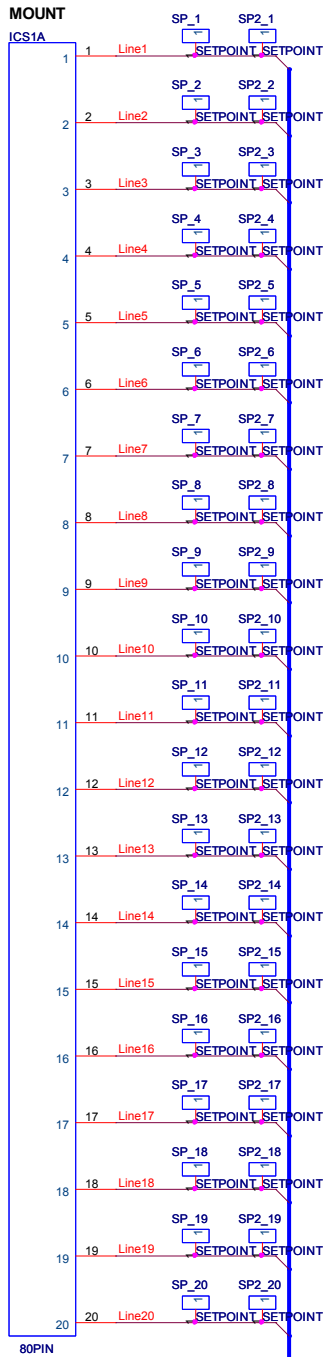

REV	DATE	DESIGNED
DESIGNED	CHECKED	APPROVED
NAME		
FA-80GK-GAK-B (GND//RST)		
NAITO DENSEI MACHIDA MFG.CO.,LTD.		
SHT	4 / 12	

Line(80..1) 1,2,3,5,6,7,8,9

X Line[80..1] 1,2,3,4,5,6,7,8

REV	DATE	DESIGNED
DESIGNED	CHECKED	APPROVED
NAME		
FA-80GK-GAK-B (ICS,SP,SP2)		
NAITO DENSEI MACHIDA MFG.CO.,LTD.		
SHT	9 / 12	