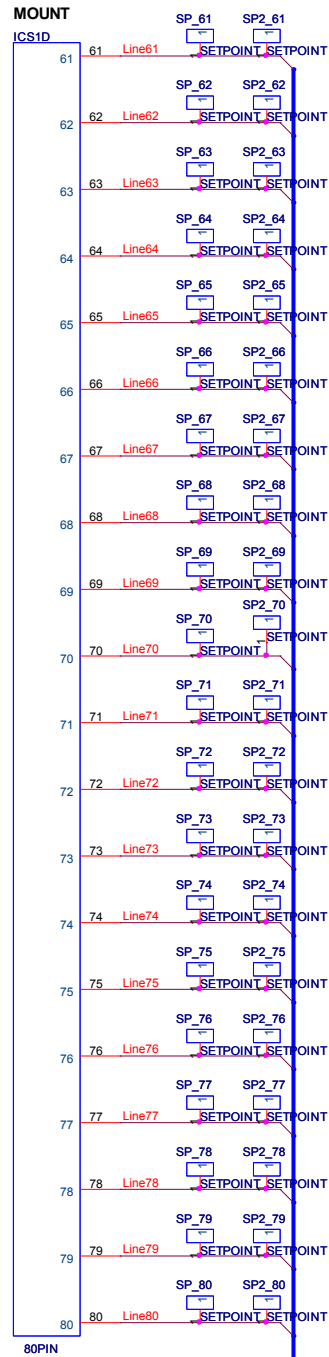

REV	DATE	DESIGNED
DESIGNED	CHECKED	APPROVED
NAME		
FA-80GK-GAK-B (GND//RST)		
NAITO DENSEI MACHIDA MFG.CO.,LTD.		
SHT	4 / 12	

Line(80..1) 1,2,3,5,6,7,8,9

X Line[80..1] 1,2,3,4,5,6,7,8

REV	DATE	DESIGNED
DESIGNED	CHECKED	APPROVED
NAME		
FA-80GK-GAK-B (ICS,SP,SP2)		
NAITO DENSEI MACHIDA MFG.CO.,LTD.		
SHT	9 / 12	