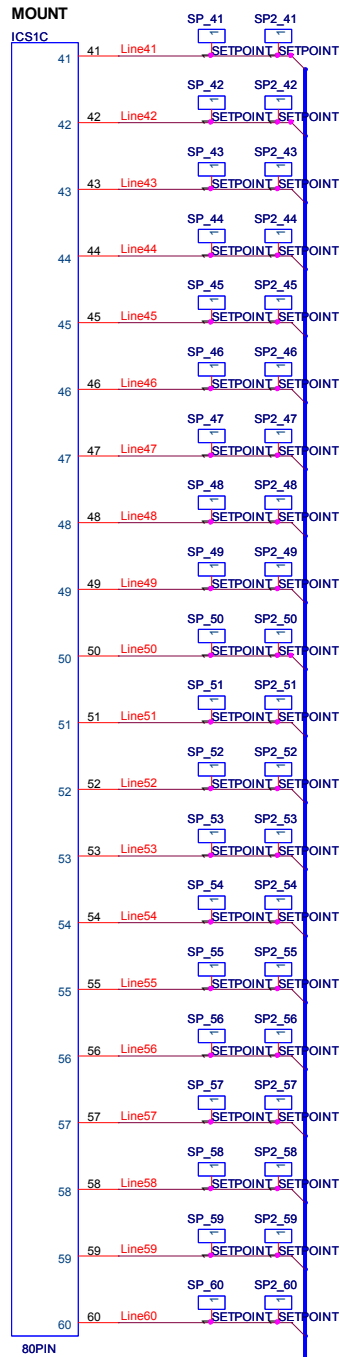

REV	DATE	DESIGNED
DESIGNED	CHECKED	APPROVED
NAME		
FA-80GK-GAK-B (GND//RST)		
NAITO DENSEI MACHIDA MFG.CO.,LTD.		
SHT	4 / 12	

Line(80..1) 1,2,3,5,6,7,8,9

X Line[80..1] 1,2,3,4,5,6,7,8

REV	DATE	DESIGNED
DESIGNED	CHECKED	APPROVED
NAME		
FA-80GK-GAK-B (ICS,SP,SP2)		
NAITO DENSEI MACHIDA MFG.CO.,LTD.		
SHT	9 / 12	